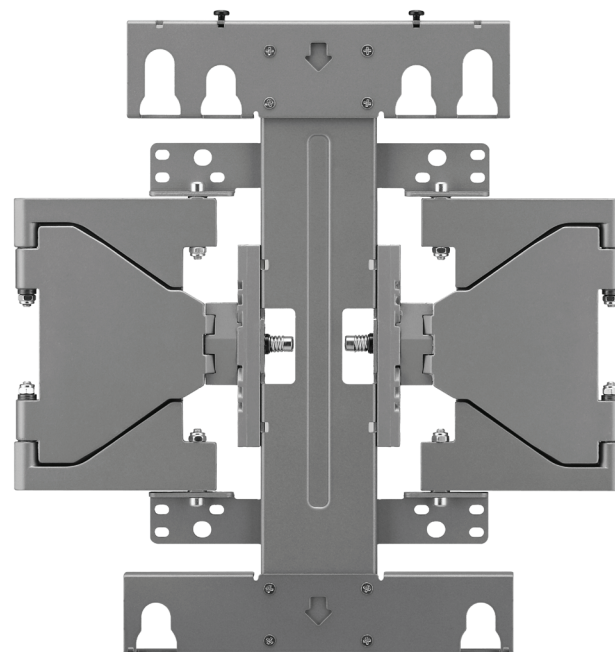

OTW150

EZ Slim Wall Mount for EG9600, EF9500, EG9100

Mounting your stunning OLED TV on the wall with the LG OTW150 EZ Slim Wall Mount. Developed specifically for the EG9600, EF9500 and the EG9100, this wall mount will help highlight the surprisingly slim design.

COMPATIBLE WITH

EG9600

EF9500

EG9100

PRODUCT FEATURES

SPECIFICATIONS	
Dimensions with Bracket Removed (WxHxD)	14.8" x 15.4" x 1.0"
Weight with Bracket Removed	7.3 lbs
Max. Tensile Load with Bracket Removed	110.2 lbs
Dimensions with Bracket Attached (WxHxD)	18.1" x 15.4" x 1.2"
Lower Assembly Dimensions (WxHxD)	6.69" x 1.37" x 1.95"
Weight with Bracket Attached	11.0 lbs
Max. Tensile Load with Bracket Attached	110.2 lbs
Shipping Dimensions (WxHxD)	20.9" x 18.5" x 1.9"
Shipping Weight	12.2 lbs
Compatible Television	65EG9600, 55EG9600, 65EF9500, 55EF9500, 55EG9100
WARRANTY / UPC	
Limited Warranty	1 Year Parts & Labor
UPC	719192601635